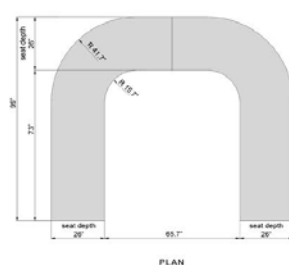

PLAN

SKYLINE DESIGN MSRP