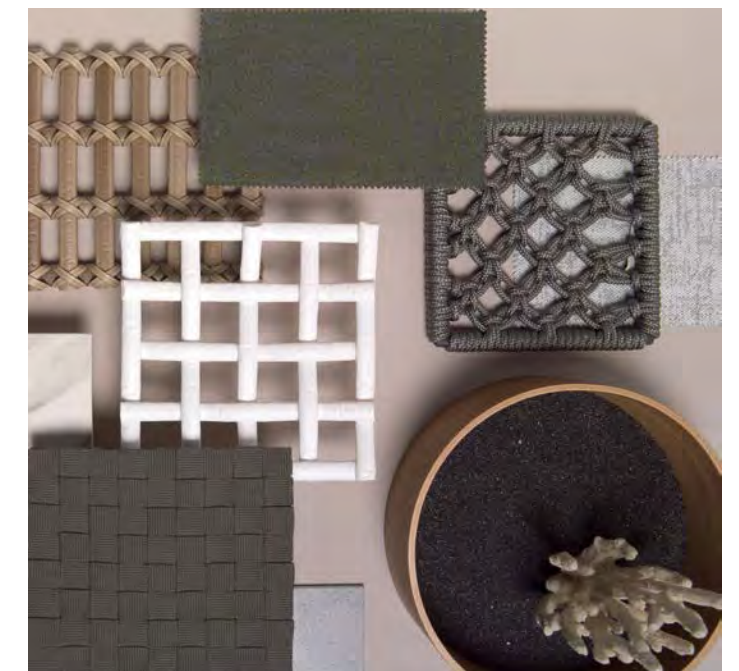

Our brand is the epitome of luxury and sophistication, celebrated for its immediate recognition in the most exclusive resorts worldwide. Our carefully curated collections seamlessly enhance the ambiance of prestigious properties, whether they are commercial establishments or private residences.

Our unwavering pride lies in our extraordinary product and development team. With a relentless commitment to excellence, they continuously infuse our creations with new designs. Leveraging the finest raw materials and employing cutting-edge, quality-controlled machinery, our team crafts products that epitomize longevity, durability, and sheer perfection, promising countless years of unparalleled enjoyment.