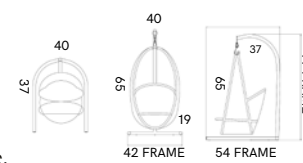

ITEM NO.	DESCRIPTION	DIAGRAM	FIBER / FABRIC COLOR	MSRP
2972	HERI HANGING CHAIR*		MUSHROOM 15 MM	2418
2972C	CUSHION FOR HERI HANGING CHAIR		SUNBRELLA® 5453 CANVAS	668
2972C-FP	CHOICE OF SUNBRELLA® FABRIC PROGRAM		CHOICE OF FABRICS	818
	CUSTOM CUSHION FOR HERI HANGING CHAIR		TAILORED PROTECTIVE COVER	1398
	GRADE A-C $998		SUR LAST® SAND OR GREY	
	GRADE D-F $1098			
	GRADE G-I $1198			
2972S	STAND FOR HANGING CHAIR		POWDERCOATED STEEL FRAME	1318
	CHOICE OF BLACK CARBON OR SILVER WALNUT HANGING CHAIR FRAME