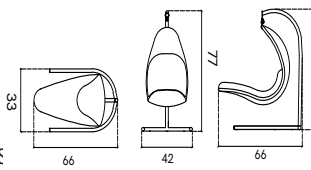

ITEM NO.	DESCRIPTION	DIAGRAM	FIBER / FABRIC COLOR	MSRP
2987	DRONE HANGING CHAIR*		MUSHROOM 15 MM	2198
2987C	CUSHION FOR DRONE HANGING		SUNBRELLA® 5453 CANVAS	728
2987C-FP	CHOICE OF SUNBRELLA® FABRIC PROGRAM		CHOICE OF FABRICS	904
	CUSTOM CUSHION FOR DRONE HANGING CHAIR		TAILORED PROTECTIVE COVER	1398
	GRADE A-C $1098		SUR LAST® SAND OR GREY	
	GRADE D-F $1198			
	GRADE G-I $1298			
	DRY ADD+ $548			
	PLUSH ADD+ $998			
2972S	STAND FOR HANGING CHAIR		POWDERCOATED STEEL FRAME	1318
	CHOICE OF BLACK CARBON OR SILVER WALNUT HANGING CHAIR FRAME