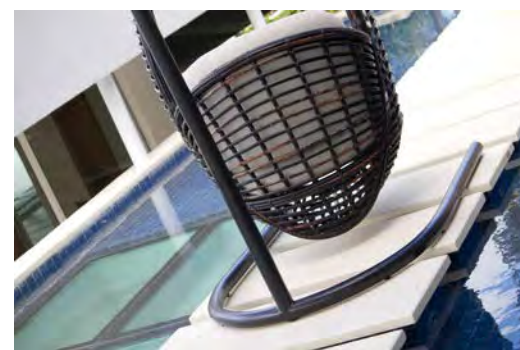

ITEM NO.	DESCRIPTION	DIAGRAM	FIBER / FABRIC COLOR	MSRP
2972	HERI HANGING CHAIR*		MUSHROOM 15 MM	2418
2972C	CUSHION FOR HERI HANGING CHAIR		SUNBRELLA® 5453 CANVAS	668
2972C-FP	CHOICE OF SUNBRELLA® FABRIC PROGRAM		CHOICE OF FABRICS	818
	CUSTOM CUSHION FOR HERI HANGING CHAIR		TAILORED PROTECTIVE COVER	1398
	GRADE A-C $998		SUR LAST® SAND OR GREY	
	GRADE D-F $1098			
	GRADE G-I $1198			
2972S	STAND FOR HANGING CHAIR		POWDERCOATED STEEL FRAME	1318
	CHOICE OF BLACK CARBON OR SILVER WALNUT HANGING CHAIR FRAME