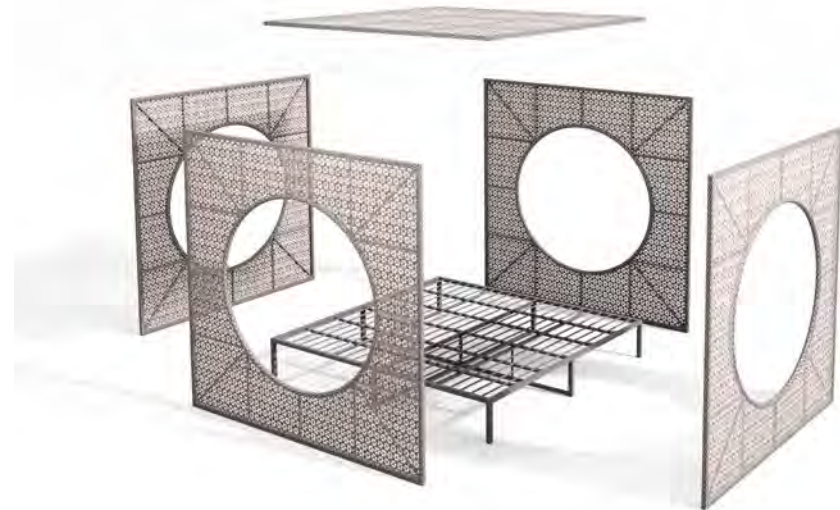

ITEM NO.	DESCRIPTION	DIAGRAM	FIBER / FABRIC COLOR	MSRP
24210	CALIXTO DAYBED*		NIGERIAN TWIST HYANCIN	3748
24210C	CUSHION FOR CALIXTO DAYBED 3 - BACK CUSHION 28 x 28 3 - THROW PILLOW 16 x 16 CHOICE OF SUNBRELLA® FABRIC PROGRAM		SUNBRELLA® 5453 CANVAS	1498
24210C-FP	CUSTOM CUSHION FOR CALIXTO DAYBED GRADE A-C \$2998 GRADE D-F \$3098 GRADE G-I \$3398		CHOICE OF FABRICS	2598
	CUSTOM CUSHION FOAM ADD ONS: DRY ADD+ \$1499 PLUSH ADD+ \$2898		TAILORED PROTECTIVE COVER SUR LAST® SAND OR GREY	998
23833	CALIXTO SIDE TABLE		NIGERIAN TWIST HYANCIN	648
23833G	GLASS FOR CALIXTO SIDE TABLE -GLASS REQUIRED		TAN INSET GLASS 5 MM	98
			TAILORED PROTECTIVE COVER SUR LAST® SAND OR GREY	308

CUBE DAYBED

CUBE DAYBED

SEASHELL
FLAT
Flat-Flat: 10 mm

ITEM NO.	DESCRIPTION	DIAGRAM	FIBER / FABRIC COLOR	MSRP
23280	CUBE DAYBED*		SEA SHELL FLAT 10 MM FIBER	7748
23280C	CUSHION FOR CUBE DAYBED 4 - BACK CUSHION 24 x 24 4 - THROW PILLOW 16 x 16 CHOICE OF SUNBRELLA® FABRIC PROGRAM		SUNBRELLA® 5453 CANVAS	2298
23280C-FP	CUSTOM CUSHION FOR CUBE DAYBED GRADE A-C \$4198 GRADE D-F \$4298 GRADE G-I \$4498		CHOICE OF FABRICS	3398
	CUSTOM CUSHION FOAM ADD ONS: DRY ADD+ \$2398 PLUSH ADD+ \$4698		TAILORED PROTECTIVE COVER SUR LAST® SAND OR GREY	1998