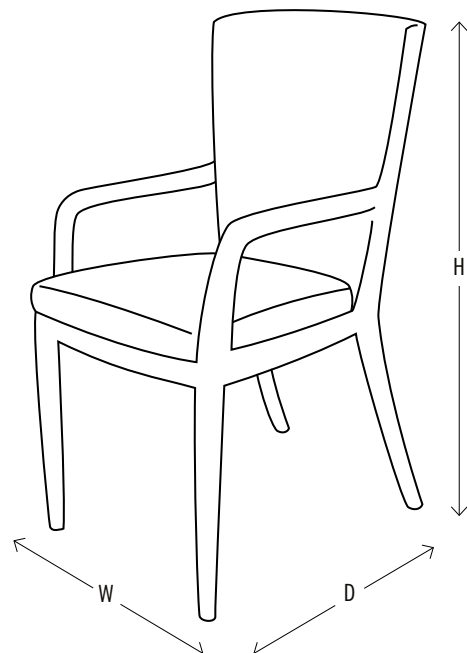

W WIDTH
D DEPTH
H HEIGHT