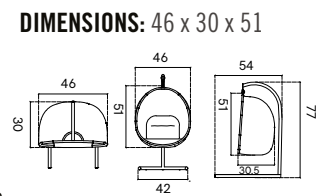

ITEM NO.	DESCRIPTION	DIAGRAM	FIBER / FABRIC COLOR	MSRP
23568	DYNASTY HANGING CHAIR*		MUSHROOM 15 MM	3538
23568C	CUSHION FOR DYNASTY HANGING CHAIR		SUNBRELLA® 5453 CANVAS	668
23568C-FP	CHOICE OF SUNBRELLA® FABRIC PROGRAM		CHOICE OF FABRICS	904
	CUSTOM CUSHION FOR DYNASTY HANGING CHAIR		TAILORED PROTECTIVE COVER	1398
	GRADE A-C $1098		SUR LAST® SAND OR GREY	
	GRADE D-F $1198			
	GRADE G-I $1298			
	DRY ADD+ $598			
	PLUSH ADD+ $998			
2972S	STAND FOR HANGING CHAIR		POWDERCOATED STEEL FRAME	1318
	CHOICE OF BLACK CARBON OR SILVER WALNUT HANGING CHAIR FRAME