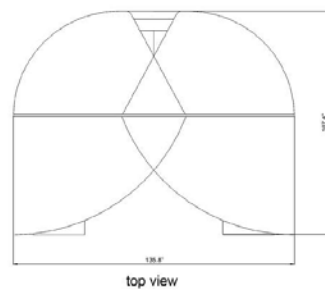

ITEM NO.	DESCRIPTION	DIAGRAM	FIBER / FABRIC COLOR	MSRP
84871	SPARTA LOUNGE*		MUSHROOM 15 MM	18318
84871C	CUSHION FOR SPARTA LOUNGE 16 - BACK CUSHIONS 28 x 28 10 - THROW PILLOWS 16 x 16 CHOICE OF SUNBRELLA® FABRIC PROGRAM		SUNBRELLA® 5453 CANVAS	4928
84871C-FP	CHOICE OF SUNBRELLA® FABRIC PROGRAM		CHOICE OF FABRICS	5998
	CUSTOM CUSHION FOR SPARTA LOUNGE GRADE A-C $6998 GRADE D-F $7498 GRADE G-I $8198		CUSTOM CUSHION FOAM ADD ONS: DRY ADD+ $3499 PLUSH ADD+ $6948	
84872	SPARTA COFFEE TABLE		MUSHROOM 15 MM	1398
84872G	GLASS FOR SPARTA COFFEE TABLE -GLASS REQUIRED		TEMPERED INSET GLASS 5 MM	298
			TAILORED PROTECTIVE COVER SUR LAST® SAND OR GREY	398

top view