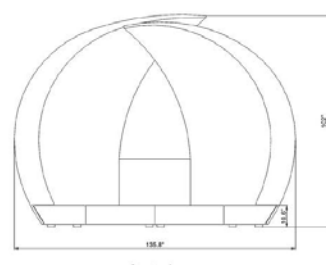

SPARTA DAYBED

SPARTA DAYBED

ITEM NO.	DESCRIPTION	DIAGRAM	FIBER / FABRIC COLOR	MSRP
84871	SPARTA LOUNGE*		MUSHROOM 15 MM	18318
84871C	CUSHION FOR SPARTA LOUNGE 16 - BACK CUSHIONS 28 x 28 10 - THROW PILLOWS 16 x 16 CHOICE OF SUNBRELLA® FABRIC PROGRAM		SUNBRELLA® 5453 CANVAS	4928
84871C-FP	CHOICE OF SUNBRELLA® FABRIC PROGRAM		CHOICE OF FABRICS	5998
	CUSTOM CUSHION FOR SPARTA LOUNGE GRADE A-C $6998 GRADE D-F $7498 GRADE G-I $8198		CUSTOM CUSHION FOAM ADD ONS: DRY ADD+ $3499 PLUSH ADD+ $6948	
84872	SPARTA COFFEE TABLE		MUSHROOM 15 MM	1398
84872G	GLASS FOR SPARTA COFFEE TABLE -GLASS REQUIRED		TEMPERED INSET GLASS 5 MM	298
			TAILORED PROTECTIVE COVER SUR LAST® SAND OR GREY	398

front view

SKYLINE DESIGN MSRP