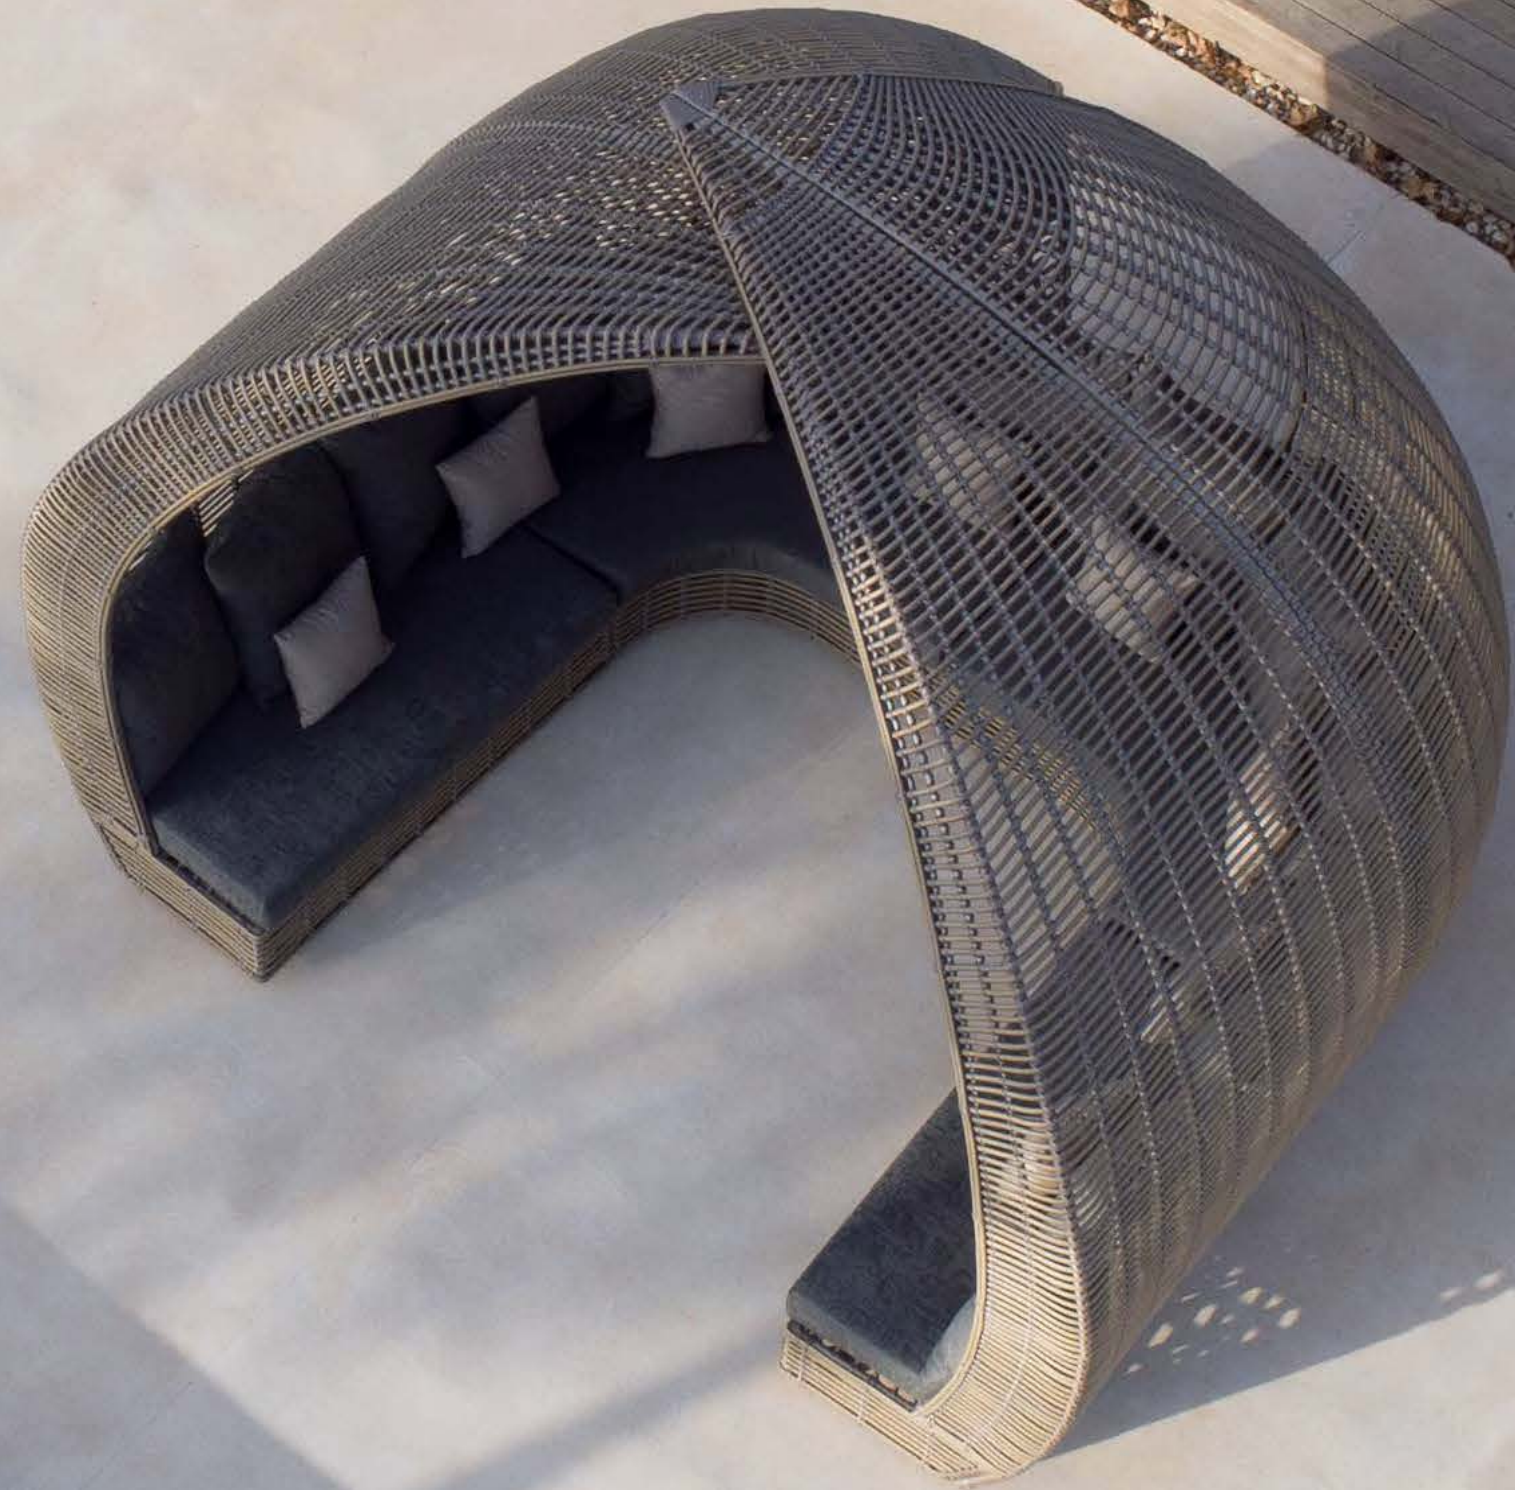

DAYBEDS

A timeless trend that has become a classic, offering more than just a piece of furniture, but an immersive experience for those who indulge in it. Embrace the tranquility brought forth by the harmonious blend of natural materials and thoughtful design. Awaken your dreams in a reality where serenity prevails.