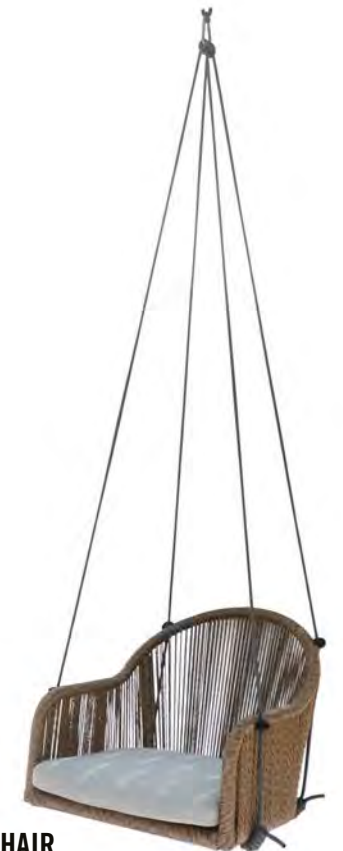

23600 8 ft Pergola w/slatted aluminum table top