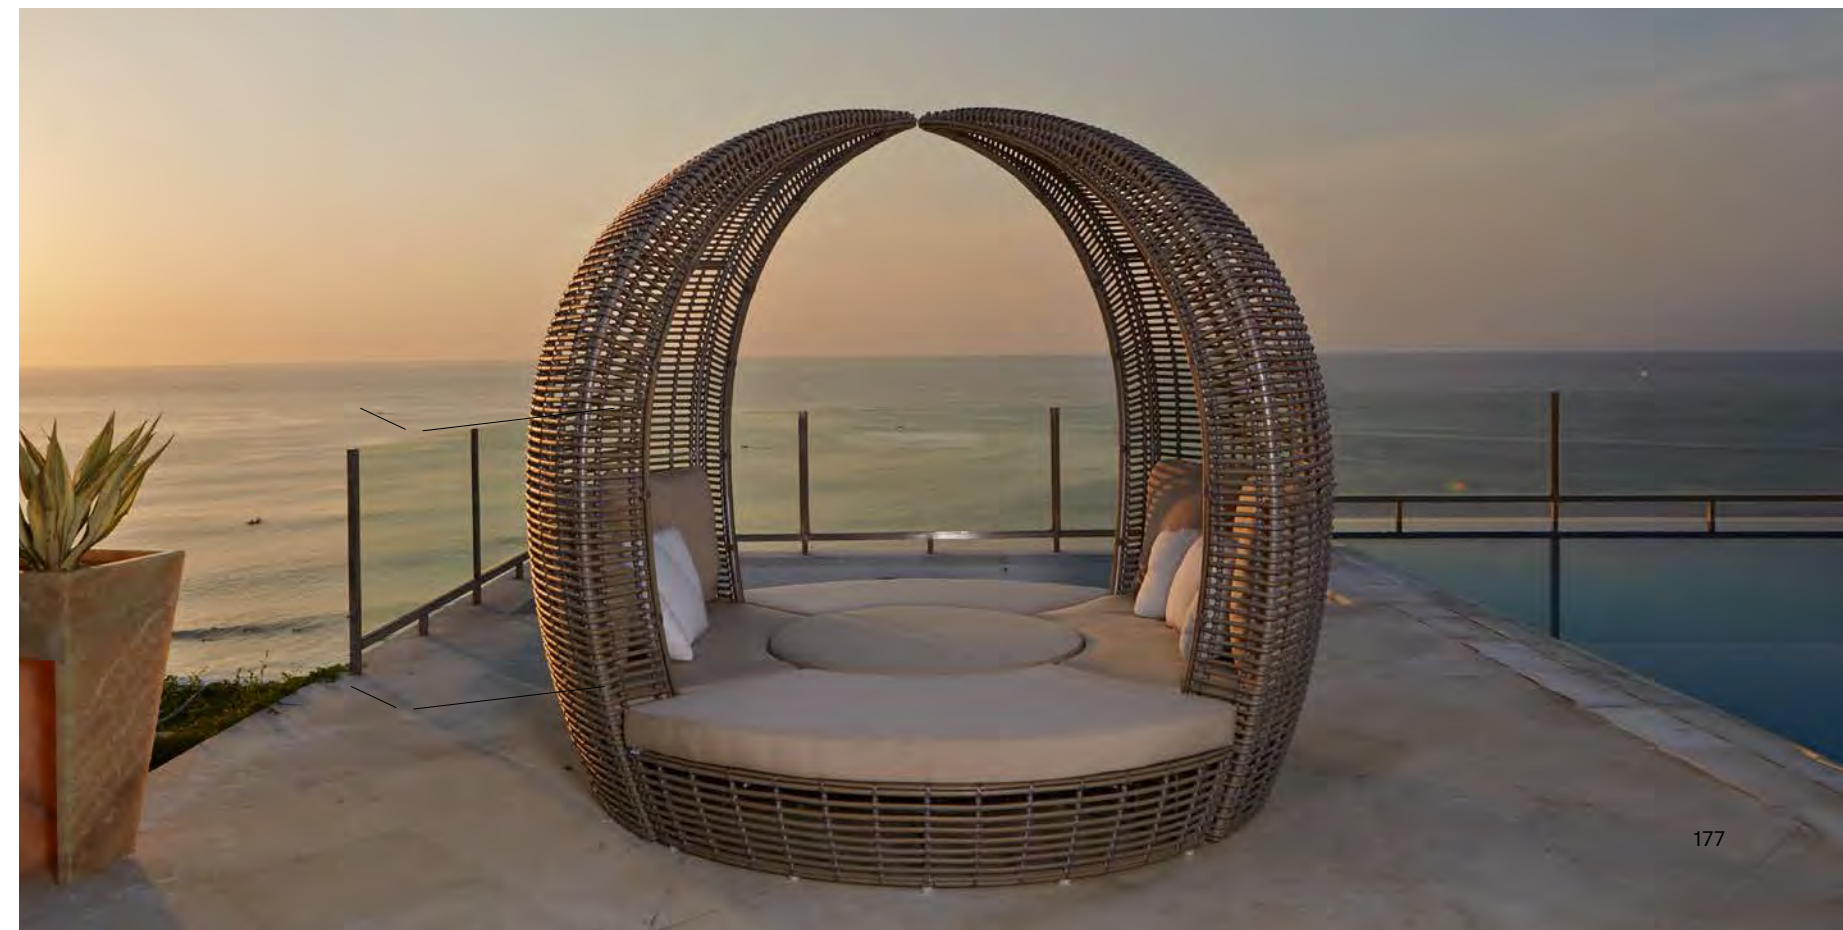

ITEM NO.	DESCRIPTION	DIAGRAM	FIBER / FABRIC COLOR	MSRP
84886	HALO WING CHAIR*		MUSHROOM 15 MM	4298
84886C	CUSHION FOR HALO WING CHAIR		SUNBRELLA® 5453 CANVAS	1398
84886C-FP	CHOICE OF SUNBRELLA® FABRIC PROGRAM		CHOICE OF FABRICS	1998
	CUSTOM CUSHION FOR HALO WING CHAIR		TAILORED PROTECTIVE COVER	1858
	GRADE A-C $2998		SUR LAST® SAND OR GREY	
	GRADE D-F $3048			
	GRADE G-I $3198			
	CUSTOM CUSHION FOAM ADD ONS:			
	DRY ADD+ $1398			
	PLUSH ADD+ $2698			
84887	HALO BENCH		MUSHROOM 15 MM	1048
84887C	CUSHION FOR HALO BENCH		SUNBRELLA® 5453 CANVAS	778
84887C-FP	CHOICE OF SUNBRELLA® FABRIC PROGRAM		CHOICE OF FABRICS	1098
	CUSTOM CUSHION FOR HALO BENCH		TAILORED PROTECTIVE COVER	498
	GRADE A-C $1498		SUR LAST® SAND OR GREY	
	GRADE D-F $1548			
	GRADE G-I $1598			
	CUSTOM CUSHION FOAM ADD ONS:			
	DRY ADD+ $599			
	PLUSH ADD+ $1098			
84889	HALO OTTOMAN		MUSHROOM 15 MM	1048
84889C	CUSHION FOR HALO OTTOMAN		SUNBRELLA® 5453 CANVAS	578
84889C-FP	CHOICE OF SUNBRELLA® FABRIC PROGRAM		CHOICE OF FABRICS	898
	CUSTOM CUSHION FOR HALO OTTOMAN		TAILORED PROTECTIVE COVER	468
	GRADE A-C $1198		SUR LAST® SAND OR GREY	
	GRADE D-F $1298			
	GRADE G-I $1348			
	CUSTOM CUSHION FOAM ADD ONS:			
	DRY ADD+ $599			
	PLUSH ADD+ $1098			
84889	HALO COFFEE TABLE		MUSHROOM 15 MM	1048
84889G	GLASS FOR HALO COFFEE TABLE		TEMPERED INSET GLASS 6 MM	438
	-GLASS REQUIRED		TAILORED PROTECTIVE COVER	468